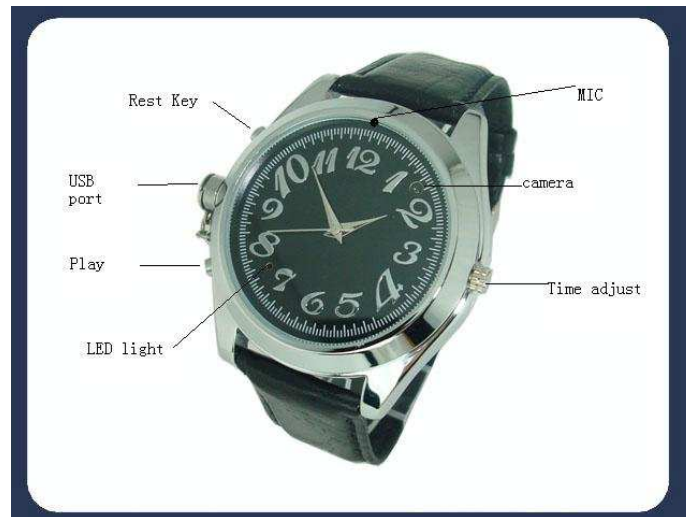

Watch Camera

FEATURES BELOW:

1. Hidden built-in high resolution full color CMOS camera of 300,000 pixel.
2. Built-in memory of 4GB to make your recording more than 2 hours.
3. Simple to use pinhole color LED indicator gives you full sense of its condition.
4. Real date and time stamp on video recorded.
5. High-quality steel shell can make sure your safety of your data.

This small gadget is greatly ideal for law enforcement , it also can be your secret secretary in your daily life to have a video diary everyday in your travelling.